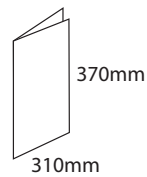

PowerSquare™ 160 | 160VF | 224 | 224VF
Paper sizes and book sizes

PowerSquare™ 160 Handfed

Max: Paper size :
620mm x 370mm

Min: Paper size :
200mm x 140mm

Max. Paper size :
620mm x 370mm

Max. Folded size :
310mm x 370mm

Max. Book size :
305mm x 370mm (5mm trim)

Min. Paper size :
200mm x 140mm

Min. Folded size :
140mm x 100mm

Min. Book size :
140mm x 78mm

Trimming

Max. face trim: 28mm
Recommended min face trim : 1mm
Min. trimmed book size : 78mm
Max. trimmed book size : 305mm

PowerSquare™ 160 VF

Max: Paper size :
620mm x 350mm

Min: Paper size :
210mm x 140mm

Max: Paper size :
620mm x 350mm

Max. Folded size :
310mm x 350mm

Max. Book size :
305mm x 350mm (5mm trim)

Min. Paper size :
210mm x 140mm

Min. Folded size :
105mm x 140mm

Min. Book size :
78mm x 140mm

Trimming

Max. face trim: 28mm
Recommended min face trim : 1mm
Min. trimmed book size : 78mm
Max. trimmed book size : 305mm

PowerSquare™ 224 Handfed