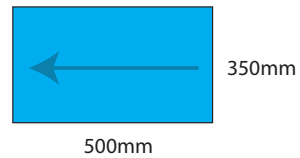

Max: Paper size :
500mm x 350mm