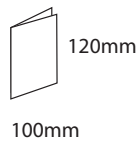

PowerSquare™ 160 VF

Max: Paper size :
620mm x 350mm

Min: Paper size :
210mm x 140mm

Max: Paper size :
620mm x 350mm

Max. Folded size :
310mm x 350mm

Max. Book size :
305mm x 350mm (5mm trim)

Min. Paper size :
210mm x 140mm

Min. Folded size :
105mm x 140mm

Min. Book size :
78mm x 140mm

Trimming

Max. face trim: 28mm
Recommended min face trim : 1mm
Min. trimmed book size : 78mm
Max. trimmed book size : 305mm

PowerSquare™ 224 Handfed

Max: Paper size :
520mm x 370mm

Min: Paper size :
200mm x 120mm

Max: Paper size :
520mm x 370mm

Max. Folded size :
260mm x 370mm

Max. Book size :
255mm x 370mm (5mm trim)

Min: Paper size :
200mm x 120mm

Min. Folded size :
100mm x 120mm

Min. Book size :
78 mm x 120mm

Trimming

Max. face trim: 28mm
Recommended min face trim : 1mm
Min. trimmed book size : 78mm
Max. trimmed book size : 255mm

PowerSquare™ 224VF

Max: Paper size :
500mm x 350mm