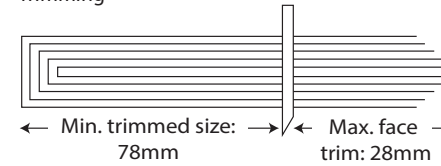

Max. Book size :
305mm x 370mm (5mm trim)

Min. Paper size :
200mm x 140mm

Min. Folded size :
140mm x 100mm

Min. Book size :
140mm x 78mm

Trimming

Max. face trim: 28mm
Recommended min face trim : 1mm
Min. trimmed book size : 78mm
Max. trimmed book size : 305mm

PowerSquare™ 160 VF

Max: Paper size :
620mm x 350mm

Min: Paper size :
210mm x 140mm

Max: Paper size :
620mm x 350mm

Max. Folded size :
310mm x 350mm

Max. Book size :
305mm x 350mm (5mm trim)

Min. Paper size :
210mm x 140mm

Min. Folded size :
105mm x 140mm

Min. Book size :
78mm x 140mm

Trimming

Max. face trim: 28mm
Recommended min face trim : 1mm
Min. trimmed book size : 78mm
Max. trimmed book size : 305mm

PowerSquare™ 224 Handfed