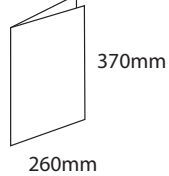

Min. Folded size :
105mm x 140mm

Min. Book size :
78mm x 140mm

Trimming

Max. face trim: 28mm
Recommended min face trim : 1mm
Min. trimmed book size : 78mm
Max. trimmed book size : 305mm

PowerSquare™ 224 Handfed

Max: Paper size :
520mm x 370mm

Min: Paper size :
200mm x 120mm

Max: Paper size :
520mm x 370mm

Max. Folded size :
260mm x 370mm

Max. Book size :
255mm x 370mm (5mm trim)

Min: Paper size :
200mm x 120mm

Min. Folded size :
100mm x 120mm

Min. Book size :
78 mm x 120mm

Trimming

Max. face trim: 28mm
Recommended min face trim : 1mm
Min. trimmed book size : 78mm
Max. trimmed book size : 255mm

PowerSquare™ 224VF

Max: Paper size :
500mm x 350mm

Min: Paper size :
210mm x 200mm

Max: Paper size :
500mm x 350mm

Max. Folded size :
250mm x 350mm

Max. Book size :
245mm x 350mm (5mm trim)

Min: Paper size :
210mm x 200mm

Min. Folded size :
105mm x 200mm

Min. Book size :
78 mm x 200mm