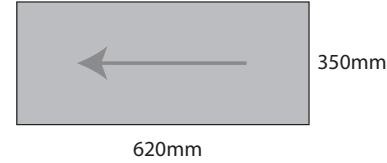

Max. Book size :
305mm x 370mm (5mm trim)

Min. Paper size :
200mm x 140mm

Min. Folded size :
140mm x 100mm

Min. Book size :
140mm x 78mm

Trimming

Max. face trim: 28mm
Recommended min face trim : 1mm
Min. trimmed book size : 78mm
Max. trimmed book size : 305mm

PowerSquare™ 160 VF

Max: Paper size :
620mm x 350mm

Min: Paper size :
210mm x 140mm

Max: Paper size :
620mm x 350mm

Max. Folded size :
310mm x 350mm

Max. Book size :
305mm x 350mm (5mm trim)

Min. Paper size :
210mm x 140mm

Min. Folded size :
105mm x 140mm

Min. Book size :
78mm x 140mm

Trimming

Max. face trim: 28mm
Recommended min face trim : 1mm
Min. trimmed book size : 78mm
Max. trimmed book size : 305mm

PowerSquare™ 224 Handfed

Max: Paper size :
520mm x 370mm

Min: Paper size :
200mm x 120mm

Max: Paper size :
520mm x 370mm

Max. Folded size :
260mm x 370mm

Max. Book size :
255mm x 370mm (5mm trim)

Min: Paper size :
200mm x 120mm

Min. Folded size :
100mm x 120mm