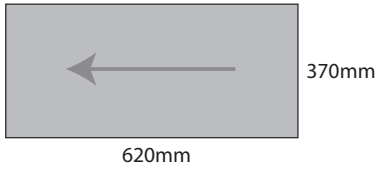

PowerSquare™ 160 | 160VF | 224 | 224VF
Paper sizes and book sizes

PowerSquare™ 160 Handfed

Max: Paper size :
620mm x 370mm

Min: Paper size :
200mm x 140mm

Max. Paper size :
620mm x 370mm

Max. Folded size :
310mm x 370mm

Max. Book size :
305mm x 370mm (5mm trim)

Min. Paper size :
200mm x 140mm

Min. Folded size :
140mm x 100mm

Min. Book size :
140mm x 78mm

Trimming

Max. face trim: 28mm
Recommended min face trim : 1mm
Min. trimmed book size : 78mm
Max. trimmed book size : 305mm

PowerSquare™ 160 VF

Max: Paper size :
620mm x 350mm

Min: Paper size :
210mm x 140mm

Max: Paper size :
620mm x 350mm

Max. Folded size :
310mm x 350mm

Max. Book size :
305mm x 350mm (5mm trim)

Min. Paper size :
210mm x 140mm

Min. Folded size :
105mm x 140mm

Min. Book size :
78mm x 140mm

Trimming

Max. face trim: 28mm
Recommended min face trim : 1mm
Min. trimmed book size : 78mm
Max. trimmed book size : 305mm

PowerSquare™ 224 Handfed