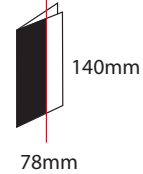

PowerSquare™ 160 | 160VF | 224 | 224VF
Paper sizes and book sizes

PowerSquare™ 160 Handfed

Max: Paper size :
620mm x 370mm

Min: Paper size :
200mm x 140mm

Max. Paper size :
620mm x 370mm

Max. Folded size :
310mm x 370mm

Max. Book size :
305mm x 370mm (5mm trim)

Min. Paper size :
200mm x 140mm

Min. Folded size :
140mm x 100mm

Min. Book size :
140mm x 78mm

Trimming

Max. face trim: 28mm
Recommended min face trim : 1mm
Min. trimmed book size : 78mm
Max. trimmed book size : 305mm

PowerSquare™ 160 VF

Max: Paper size :
620mm x 350mm

Min: Paper size :
210mm x 140mm

Max: Paper size :
620mm x 350mm

Max. Folded size :
310mm x 350mm

Max. Book size :
305mm x 350mm (5mm trim)

Min. Paper size :
210mm x 140mm

Min. Folded size :
105mm x 140mm

Min. Book size :
78mm x 140mm

Trimming

Max. face trim: 28mm
Recommended min face trim : 1mm
Min. trimmed book size : 78mm
Max. trimmed book size : 305mm

PowerSquare™ 224 Handfed