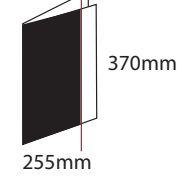

Min. Folded size :
105mm x 140mm

Min. Book size :
78mm x 140mm

Trimming

Max. face trim: 28mm
Recommended min face trim : 1mm
Min. trimmed book size : 78mm
Max. trimmed book size : 305mm

PowerSquare™ 224 Handfed

Max: Paper size :
520mm x 370mm

Min: Paper size :
200mm x 120mm

Max: Paper size :
520mm x 370mm

Max. Folded size :
260mm x 370mm

Max. Book size :
255mm x 370mm (5mm trim)

Min: Paper size :
200mm x 120mm

Min. Folded size :
100mm x 120mm

Min. Book size :
78 mm x 120mm

Trimming

Max. face trim: 28mm
Recommended min face trim : 1mm
Min. trimmed book size : 78mm
Max. trimmed book size : 255mm

PowerSquare™ 224VF

Max: Paper size :
500mm x 350mm

Min: Paper size :
210mm x 200mm

Max: Paper size :
500mm x 350mm

Max. Folded size :
250mm x 350mm

Max. Book size :
245mm x 350mm (5mm trim)

Min: Paper size :
210mm x 200mm

Min. Folded size :
105mm x 200mm

Min. Book size :
78 mm x 200mm