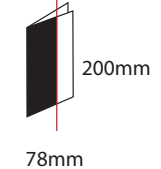

Max: Paper size :
520mm x 370mm

Min: Paper size :
200mm x 120mm

Max: Paper size :
520mm x 370mm

Max. Folded size :
260mm x 370mm

Max. Book size :
255mm x 370mm (5mm trim)

Min: Paper size :
200mm x 120mm

Min. Folded size :
100mm x 120mm

Min. Book size :
78 mm x 120mm

Trimming

Max. face trim: 28mm
Recommended min face trim : 1mm
Min. trimmed book size : 78mm
Max. trimmed book size : 255mm

PowerSquare™ 224VF

Max: Paper size :
500mm x 350mm

Min: Paper size :
210mm x 200mm

Max: Paper size :
500mm x 350mm

Max. Folded size :
250mm x 350mm

Max. Book size :
245mm x 350mm (5mm trim)

Min: Paper size :
210mm x 200mm

Min. Folded size :
105mm x 200mm

Min. Book size :
78 mm x 200mm

Trimming

Max. face trim: 28mm
Recommended min face trim : 1mm
Min. trimmed book size : 78mm
Max. trimmed book size : 220mm

Sheet collation when printing	
PSQ 160 Handfed	Normal collation, face up
PSQ 160VF	Normal collation, face up
PSQ 224 Handfed	Normal collation, face up
PSQ 224VF	Reverse collation, face down