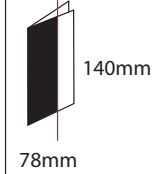

Max. Book size :
305mm x 370mm (5mm trim)

Min. Paper size :
200mm x 140mm

Min. Folded size :
140mm x 100mm

Min. Book size :
140mm x 78mm

Trimming

Max. face trim: 28mm
Recommended min face trim : 1mm
Min. trimmed book size : 78mm
Max. trimmed book size : 305mm

PowerSquare™ 160 VF

Max: Paper size :
620mm x 350mm

Min: Paper size :
210mm x 140mm

Max: Paper size :
620mm x 350mm

Max. Folded size :
310mm x 350mm

Max. Book size :
305mm x 350mm (5mm trim)

Min. Paper size :
210mm x 140mm

Min. Folded size :
105mm x 140mm

Min. Book size :
78mm x 140mm

Trimming

Max. face trim: 28mm
Recommended min face trim : 1mm
Min. trimmed book size : 78mm
Max. trimmed book size : 305mm

PowerSquare™ 224 Handfed

Max: Paper size :
520mm x 370mm

Min: Paper size :
200mm x 120mm

Max: Paper size :
520mm x 370mm

Max. Folded size :
260mm x 370mm

Max. Book size :
255mm x 370mm (5mm trim)

Min: Paper size :
200mm x 120mm

Min. Folded size :
100mm x 120mm