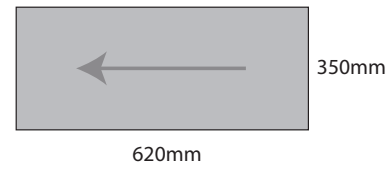

PowerSquare™ 160 | 160VF | 224 | 224VF
Paper sizes and book sizes

PowerSquare™ 160 Handfed

Max: Paper size :
620mm x 370mm

Min: Paper size :
200mm x 140mm

Max. Paper size :
620mm x 370mm

Max. Folded size :
310mm x 370mm

Max. Book size :
305mm x 370mm (5mm trim)

Min. Paper size :
200mm x 140mm

Min. Folded size :
140mm x 100mm

Min. Book size :
140mm x 78mm

Trimming

Max. face trim: 28mm
Recommended min face trim : 1mm
Min. trimmed book size : 78mm
Max. trimmed book size : 305mm

PowerSquare™ 160 VF

Max: Paper size :
620mm x 350mm

Min: Paper size :
210mm x 140mm

Max: Paper size :
620mm x 350mm

Max. Folded size :
310mm x 350mm

Max. Book size :
305mm x 350mm (5mm trim)

Min. Paper size :
210mm x 140mm

Min. Folded size :
105mm x 140mm

Min. Book size :
78mm x 140mm

Trimming

Max. face trim: 28mm
Recommended min face trim : 1mm
Min. trimmed book size : 78mm
Max. trimmed book size : 305mm

PowerSquare™ 224 Handfed