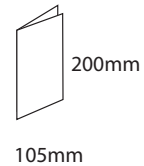

Max: Paper size :
520mm x 370mm

Min: Paper size :
200mm x 120mm

Max: Paper size :
520mm x 370mm

Max. Folded size :
260mm x 370mm

Max. Book size :
255mm x 370mm (5mm trim)

Min: Paper size :
200mm x 120mm

Min. Folded size :
100mm x 120mm

Min. Book size :
78 mm x 120mm

Trimming

Max. face trim: 28mm
Recommended min face trim : 1mm
Min. trimmed book size : 78mm
Max. trimmed book size : 255mm

PowerSquare™ 224VF

Max: Paper size :
500mm x 350mm

Min: Paper size :
210mm x 200mm

Max: Paper size :
500mm x 350mm

Max. Folded size :
250mm x 350mm

Max. Book size :
245mm x 350mm (5mm trim)

Min: Paper size :
210mm x 200mm

Min. Folded size :
105mm x 200mm

Min. Book size :
78 mm x 200mm

Trimming

Max. face trim: 28mm
Recommended min face trim : 1mm
Min. trimmed book size : 78mm
Max. trimmed book size : 220mm

Sheet collation when printing	
PSQ 160 Handfed	Normal collation, face up
PSQ 160VF	Normal collation, face up
PSQ 224 Handfed	Normal collation, face up
PSQ 224VF	Reverse collation, face down