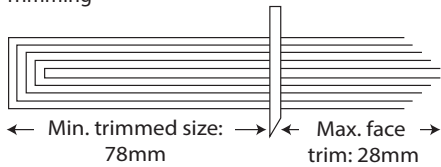

Min. Folded size :
105mm x 140mm

Min. Book size :
78mm x 140mm

Trimming

Max. face trim: 28mm
Recommended min face trim : 1mm
Min. trimmed book size : 78mm
Max. trimmed book size : 305mm

PowerSquare™ 224 Handfed

Max: Paper size :
520mm x 370mm

Min: Paper size :
200mm x 120mm

Max: Paper size :
520mm x 370mm

Max. Folded size :
260mm x 370mm

Max. Book size :
255mm x 370mm (5mm trim)

Min: Paper size :
200mm x 120mm

Min. Folded size :
100mm x 120mm

Min. Book size :
78 mm x 120mm

Trimming

Max. face trim: 28mm
Recommended min face trim : 1mm
Min. trimmed book size : 78mm
Max. trimmed book size : 255mm

PowerSquare™ 224VF

Max: Paper size :
500mm x 350mm