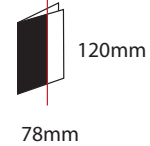

Min. Folded size :
105mm x 140mm

Min. Book size :
78mm x 140mm

Trimming

Max. face trim: 28mm
Recommended min face trim : 1mm
Min. trimmed book size : 78mm
Max. trimmed book size : 305mm

PowerSquare™ 224 Handfed

Max: Paper size :
520mm x 370mm

Min: Paper size :
200mm x 120mm

Max: Paper size :
520mm x 370mm

Max. Folded size :
260mm x 370mm

Max. Book size :
255mm x 370mm (5mm trim)

Min: Paper size :
200mm x 120mm

Min. Folded size :
100mm x 120mm

Min. Book size :
78 mm x 120mm

Trimming

Max. face trim: 28mm
Recommended min face trim : 1mm
Min. trimmed book size : 78mm
Max. trimmed book size : 255mm

PowerSquare™ 224VF

Max: Paper size :
500mm x 350mm

Min: Paper size :
210mm x 200mm

Max: Paper size :
500mm x 350mm

Max. Folded size :
250mm x 350mm

Max. Book size :
245mm x 350mm (5mm trim)

Min: Paper size :
210mm x 200mm

Min. Folded size :
105mm x 200mm

Min. Book size :
78 mm x 200mm