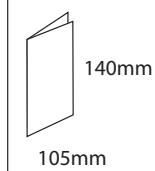

Max. Book size :
305mm x 370mm (5mm trim)

Min. Paper size :
200mm x 140mm

Min. Folded size :
140mm x 100mm

Min. Book size :
140mm x 78mm

Trimming

Max. face trim: 28mm
Recommended min face trim : 1mm
Min. trimmed book size : 78mm
Max. trimmed book size : 305mm

PowerSquare™ 160 VF

Max: Paper size :
620mm x 350mm

Min: Paper size :
210mm x 140mm

Max: Paper size :
620mm x 350mm

Max. Folded size :
310mm x 350mm

Max. Book size :
305mm x 350mm (5mm trim)

Min. Paper size :
210mm x 140mm

Min. Folded size :
105mm x 140mm

Min. Book size :
78mm x 140mm

Trimming

Max. face trim: 28mm
Recommended min face trim : 1mm
Min. trimmed book size : 78mm
Max. trimmed book size : 305mm

PowerSquare™ 224 Handfed

Max: Paper size :
520mm x 370mm

Min: Paper size :
200mm x 120mm

Max: Paper size :
520mm x 370mm

Max. Folded size :
260mm x 370mm

Max. Book size :
255mm x 370mm (5mm trim)

Min: Paper size :
200mm x 120mm

Min. Folded size :
100mm x 120mm