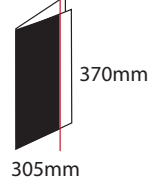

PowerSquare™ 160 | 160VF | 224 | 224VF
Paper sizes and book sizes

PowerSquare™ 160 Handfed

Max: Paper size :
620mm x 370mm

Min: Paper size :
200mm x 140mm

Max. Paper size :
620mm x 370mm

Max. Folded size :
310mm x 370mm

Max. Book size :
305mm x 370mm (5mm trim)

Min. Paper size :
200mm x 140mm

Min. Folded size :
140mm x 100mm

Min. Book size :
140mm x 78mm

Trimming

Max. face trim: 28mm
Recommended min face trim : 1mm
Min. trimmed book size : 78mm
Max. trimmed book size : 305mm

PowerSquare™ 160 VF

Max: Paper size :
620mm x 350mm

Min: Paper size :
210mm x 140mm

Max: Paper size :
620mm x 350mm

Max. Folded size :
310mm x 350mm

Max. Book size :
305mm x 350mm (5mm trim)

Min. Paper size :
210mm x 140mm

Min. Folded size :
105mm x 140mm

Min. Book size :
78mm x 140mm

Trimming

Max. face trim: 28mm
Recommended min face trim : 1mm
Min. trimmed book size : 78mm
Max. trimmed book size : 305mm

PowerSquare™ 224 Handfed