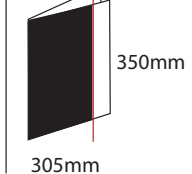

Max. Book size :
305mm x 370mm (5mm trim)

Min. Paper size :
200mm x 140mm

Min. Folded size :
140mm x 100mm

Min. Book size :
140mm x 78mm

Trimming

Max. face trim: 28mm
Recommended min face trim : 1mm
Min. trimmed book size : 78mm
Max. trimmed book size : 305mm

PowerSquare™ 160 VF

Max: Paper size :
620mm x 350mm

Min: Paper size :
210mm x 140mm

Max: Paper size :
620mm x 350mm

Max. Folded size :
310mm x 350mm

Max. Book size :
305mm x 350mm (5mm trim)

Min. Paper size :
210mm x 140mm

Min. Folded size :
105mm x 140mm

Min. Book size :
78mm x 140mm

Trimming

Max. face trim: 28mm
Recommended min face trim : 1mm
Min. trimmed book size : 78mm
Max. trimmed book size : 305mm

PowerSquare™ 224 Handfed

Max: Paper size :
520mm x 370mm

Min: Paper size :
200mm x 120mm

Max: Paper size :
520mm x 370mm

Max. Folded size :
260mm x 370mm

Max. Book size :
255mm x 370mm (5mm trim)

Min: Paper size :
200mm x 120mm

Min. Folded size :
100mm x 120mm