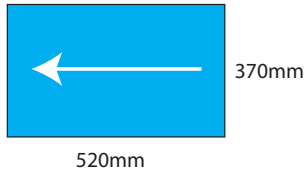

PowerSquare™ 160 VF

Max: Paper size :
620mm x 350mm

Min: Paper size :
210mm x 140mm

Max: Paper size :
620mm x 350mm

Max. Folded size :
310mm x 350mm

Max. Book size :
305mm x 350mm (5mm trim)

Min. Paper size :
210mm x 140mm

Min. Folded size :
105mm x 140mm

Min. Book size :
78mm x 140mm

Trimming

Max. face trim: 28mm
Recommended min face trim : 1mm
Min. trimmed book size : 78mm
Max. trimmed book size : 305mm

PowerSquare™ 224 Handfed

Max: Paper size :
520mm x 370mm

Min: Paper size :
200mm x 120mm

Max: Paper size :
520mm x 370mm

Max. Folded size :
260mm x 370mm

Max. Book size :
255mm x 370mm (5mm trim)

Min: Paper size :
200mm x 120mm

Min. Folded size :
100mm x 120mm

Min. Book size :
78 mm x 120mm

Trimming

Max. face trim: 28mm
Recommended min face trim : 1mm
Min. trimmed book size : 78mm
Max. trimmed book size : 255mm

PowerSquare™ 224VF

Max: Paper size :
500mm x 350mm