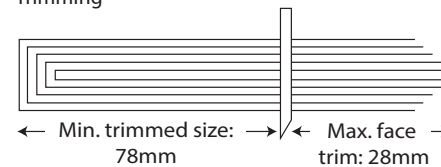

Min. Book size :
78 mm x 120mm

Trimming

Max. face trim: 28mm
Recommended min face trim : 1mm
Min. trimmed book size : 78mm
Max. trimmed book size : 255mm

PowerSquare™ 224VF

Max: Paper size :
500mm x 350mm

Min: Paper size :
210mm x 200mm

Max: Paper size :
500mm x 350mm

Max. Folded size :
250mm x 350mm

Max. Book size :
245mm x 350mm (5mm trim)

Min: Paper size :
210mm x 200mm

Min. Folded size :
105mm x 200mm

Min. Book size :
78 mm x 200mm

Trimming

Max. face trim: 28mm
Recommended min face trim : 1mm
Min. trimmed book size : 78mm
Max. trimmed book size : 220mm

Sheet collation when printing	
PSQ 160 Handfed	Normal collation, face up
PSQ 160VF	Normal collation, face up
PSQ 224 Handfed	Normal collation, face up
PSQ 224VF	Reverse collation, face down