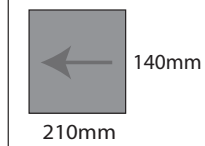

PowerSquare™ 160 | 160VF | 224 | 224VF
Paper sizes and book sizes

PowerSquare™ 160 Handfed

Max: Paper size :
620mm x 370mm

Min: Paper size :
200mm x 140mm

Max. Paper size :
620mm x 370mm

Max. Folded size :
310mm x 370mm

Max. Book size :
305mm x 370mm (5mm trim)

Min. Paper size :
200mm x 140mm

Min. Folded size :
140mm x 100mm

Min. Book size :
140mm x 78mm

Trimming

Max. face trim: 28mm
Recommended min face trim : 1mm
Min. trimmed book size : 78mm
Max. trimmed book size : 305mm

PowerSquare™ 160 VF

Max: Paper size :
620mm x 350mm

Min: Paper size :
210mm x 140mm

Max: Paper size :
620mm x 350mm

Max. Folded size :
310mm x 350mm

Max. Book size :
305mm x 350mm (5mm trim)

Min. Paper size :
210mm x 140mm

Min. Folded size :
105mm x 140mm

Min. Book size :
78mm x 140mm

Trimming

Max. face trim: 28mm
Recommended min face trim : 1mm
Min. trimmed book size : 78mm
Max. trimmed book size : 305mm

PowerSquare™ 224 Handfed