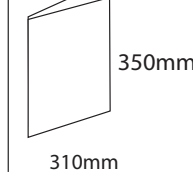

Max. Book size :
305mm x 370mm (5mm trim)

Min. Paper size :
200mm x 140mm

Min. Folded size :
140mm x 100mm

Min. Book size :
140mm x 78mm

Trimming

Max. face trim: 28mm
Recommended min face trim : 1mm
Min. trimmed book size : 78mm
Max. trimmed book size : 305mm

PowerSquare™ 160 VF

Max: Paper size :
620mm x 350mm

Min: Paper size :
210mm x 140mm

Max: Paper size :
620mm x 350mm

Max. Folded size :
310mm x 350mm

Max. Book size :
305mm x 350mm (5mm trim)

Min. Paper size :
210mm x 140mm

Min. Folded size :
105mm x 140mm

Min. Book size :
78mm x 140mm

Trimming

Max. face trim: 28mm
Recommended min face trim : 1mm
Min. trimmed book size : 78mm
Max. trimmed book size : 305mm

PowerSquare™ 224 Handfed

Max: Paper size :
520mm x 370mm

Min: Paper size :
200mm x 120mm

Max: Paper size :
520mm x 370mm

Max. Folded size :
260mm x 370mm

Max. Book size :
255mm x 370mm (5mm trim)

Min: Paper size :
200mm x 120mm

Min. Folded size :
100mm x 120mm