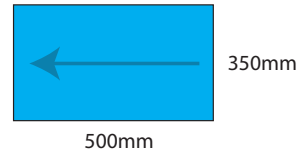

Min. Book size :
78 mm x 120mm

Trimming

Max. face trim: 28mm
Recommended min face trim : 1mm
Min. trimmed book size : 78mm
Max. trimmed book size : 255mm

PowerSquare™ 224VF

Max: Paper size :
500mm x 350mm