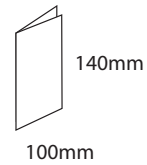

PowerSquare™ 160 | 160VF | 224 | 224VF
Paper sizes and book sizes

PowerSquare™ 160 Handfed

Max: Paper size :
620mm x 370mm

Min: Paper size :
200mm x 140mm

Max. Paper size :
620mm x 370mm

Max. Folded size :
310mm x 370mm

Max. Book size :
305mm x 370mm (5mm trim)

Min. Paper size :
200mm x 140mm

Min. Folded size :
140mm x 100mm

Min. Book size :
140mm x 78mm

Trimming

Max. face trim: 28mm
Recommended min face trim : 1mm
Min. trimmed book size : 78mm
Max. trimmed book size : 305mm

PowerSquare™ 160 VF

Max: Paper size :
620mm x 350mm

Min: Paper size :
210mm x 140mm

Max: Paper size :
620mm x 350mm

Max. Folded size :
310mm x 350mm

Max. Book size :
305mm x 350mm (5mm trim)

Min. Paper size :
210mm x 140mm

Max: Paper size :
520mm x 370mm

Min: Paper size :
200mm x 120mm

Max: Paper size :
520mm x 370mm

Max. Folded size :
260mm x 370mm

Max. Book size :
255mm x 370mm (5mm trim)

Min: Paper size :
200mm x 120mm

Min. Folded size :
100mm x 120mm