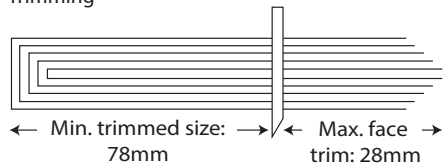

PowerSquare™ 160 | 160VF | 224 | 224VF
Paper sizes and book sizes

PowerSquare™ 160 Handfed

Max: Paper size :
620mm x 370mm

Min: Paper size :
200mm x 140mm

Max. Paper size :
620mm x 370mm

Max. Folded size :
310mm x 370mm

Max. Book size :
305mm x 370mm (5mm trim)

Min. Paper size :
200mm x 140mm

Min. Folded size :
140mm x 100mm

Min. Book size :
140mm x 78mm

Trimming

Max. face trim: 28mm
Recommended min face trim : 1mm
Min. trimmed book size : 78mm
Max. trimmed book size : 305mm

PowerSquare™ 160 VF

Max: Paper size :
620mm x 350mm

Min: Paper size :
210mm x 140mm

Max: Paper size :
620mm x 350mm

Max. Folded size :
310mm x 350mm

Max. Book size :
305mm x 350mm (5mm trim)

Min. Paper size :
210mm x 140mm

Min. Folded size :
105mm x 140mm

Min. Book size :
78mm x 140mm

Trimming

Max. face trim: 28mm
Recommended min face trim : 1mm
Min. trimmed book size : 78mm
Max. trimmed book size : 305mm

PowerSquare™ 224 Handfed