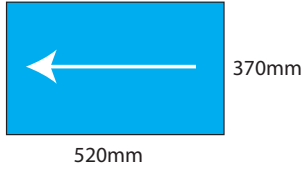

PowerSquare™ 160 VF

Max: Paper size :
620mm x 350mm

Min: Paper size :
210mm x 140mm

Max: Paper size :
620mm x 350mm

Max. Folded size :
310mm x 350mm

Max. Book size :
305mm x 350mm (5mm trim)

Min. Paper size :
210mm x 140mm

Min. Folded size :
105mm x 140mm

Min. Book size :
78mm x 140mm

Trimming

Max. face trim: 28mm
Recommended min face trim : 1mm
Min. trimmed book size : 78mm
Max. trimmed book size : 305mm

PowerSquare™ 224 Handfed

Max: Paper size :
520mm x 370mm

Min: Paper size :
200mm x 120mm

Max: Paper size :
520mm x 370mm

Max. Folded size :
260mm x 370mm

Max. Book size :
255mm x 370mm (5mm trim)

Min: Paper size :
200mm x 120mm

Min. Folded size :
100mm x 120mm

Min. Book size :
78 mm x 120mm

Trimming

Max. face trim: 28mm
Recommended min face trim : 1mm
Min. trimmed book size : 78mm
Max. trimmed book size : 255mm

PowerSquare™ 224VF

Max: Paper size :
500mm x 350mm