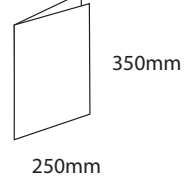

Min. Folded size :
105mm x 140mm

Min. Book size :
78mm x 140mm

Trimming

Max. face trim: 28mm
Recommended min face trim : 1mm
Min. trimmed book size : 78mm
Max. trimmed book size : 305mm

PowerSquare™ 224 Handfed

Max: Paper size :
520mm x 370mm

Min: Paper size :
200mm x 120mm

Max: Paper size :
520mm x 370mm

Max. Folded size :
260mm x 370mm

Max. Book size :
255mm x 370mm (5mm trim)

Min: Paper size :
200mm x 120mm

Min. Folded size :
100mm x 120mm

Min. Book size :
78 mm x 120mm

Trimming

Max. face trim: 28mm
Recommended min face trim : 1mm
Min. trimmed book size : 78mm
Max. trimmed book size : 255mm

PowerSquare™ 224VF

Max: Paper size :
500mm x 350mm

Min: Paper size :
210mm x 200mm

Max: Paper size :
500mm x 350mm

Max. Folded size :
250mm x 350mm

Max. Book size :
245mm x 350mm (5mm trim)

Min: Paper size :
210mm x 200mm

Min. Folded size :
105mm x 200mm

Min. Book size :
78 mm x 200mm