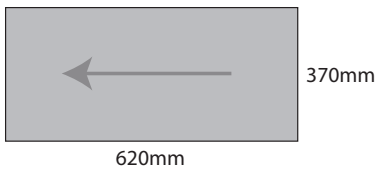

PowerSquare™ 160 | 160VF | 224 | 224VF
Paper sizes and book sizes

PowerSquare™ 160 Handfed

Max: Paper size :
620mm x 370mm

Min: Paper size :
200mm x 140mm

Max. Paper size :
620mm x 370mm

Max. Folded size :
310mm x 370mm

Max. Book size :
305mm x 370mm (5mm trim)

Min. Paper size :
200mm x 140mm

Min. Folded size :
140mm x 100mm

Min. Book size :
140mm x 78mm

Trimming

Max. face trim: 28mm
Recommended min face trim : 1mm
Min. trimmed book size : 78mm
Max. trimmed book size : 305mm

PowerSquare™ 160 VF

Max: Paper size :
620mm x 350mm

Min: Paper size :
210mm x 140mm

Max: Paper size :
620mm x 350mm

Max. Folded size :
310mm x 350mm

Max. Book size :
305mm x 350mm (5mm trim)

Min. Paper size :
210mm x 140mm

Min. Folded size :
105mm x 140mm

Min. Book size :
78mm x 140mm

Trimming

Max. face trim: 28mm
Recommended min face trim : 1mm
Min. trimmed book size : 78mm
Max. trimmed book size : 305mm

PowerSquare™ 224 Handfed