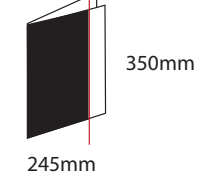

Max: Paper size :
520mm x 370mm

Min: Paper size :
200mm x 120mm

Max: Paper size :
520mm x 370mm

Max. Folded size :
260mm x 370mm

Max. Book size :
255mm x 370mm (5mm trim)

Min: Paper size :
200mm x 120mm

Min. Folded size :
100mm x 120mm

Min. Book size :
78 mm x 120mm

Trimming

Max. face trim: 28mm
Recommended min face trim : 1mm
Min. trimmed book size : 78mm
Max. trimmed book size : 255mm

PowerSquare™ 224VF

Max: Paper size :
500mm x 350mm

Min: Paper size :
210mm x 200mm

Max: Paper size :
500mm x 350mm

Max. Folded size :
250mm x 350mm

Max. Book size :
245mm x 350mm (5mm trim)

Min: Paper size :
210mm x 200mm

Min. Folded size :
105mm x 200mm

Min. Book size :
78 mm x 200mm

Trimming

Max. face trim: 28mm
Recommended min face trim : 1mm
Min. trimmed book size : 78mm
Max. trimmed book size : 220mm

Sheet collation when printing	
PSQ 160 Handfed	Normal collation, face up
PSQ 160VF	Normal collation, face up
PSQ 224 Handfed	Normal collation, face up
PSQ 224VF	Reverse collation, face down